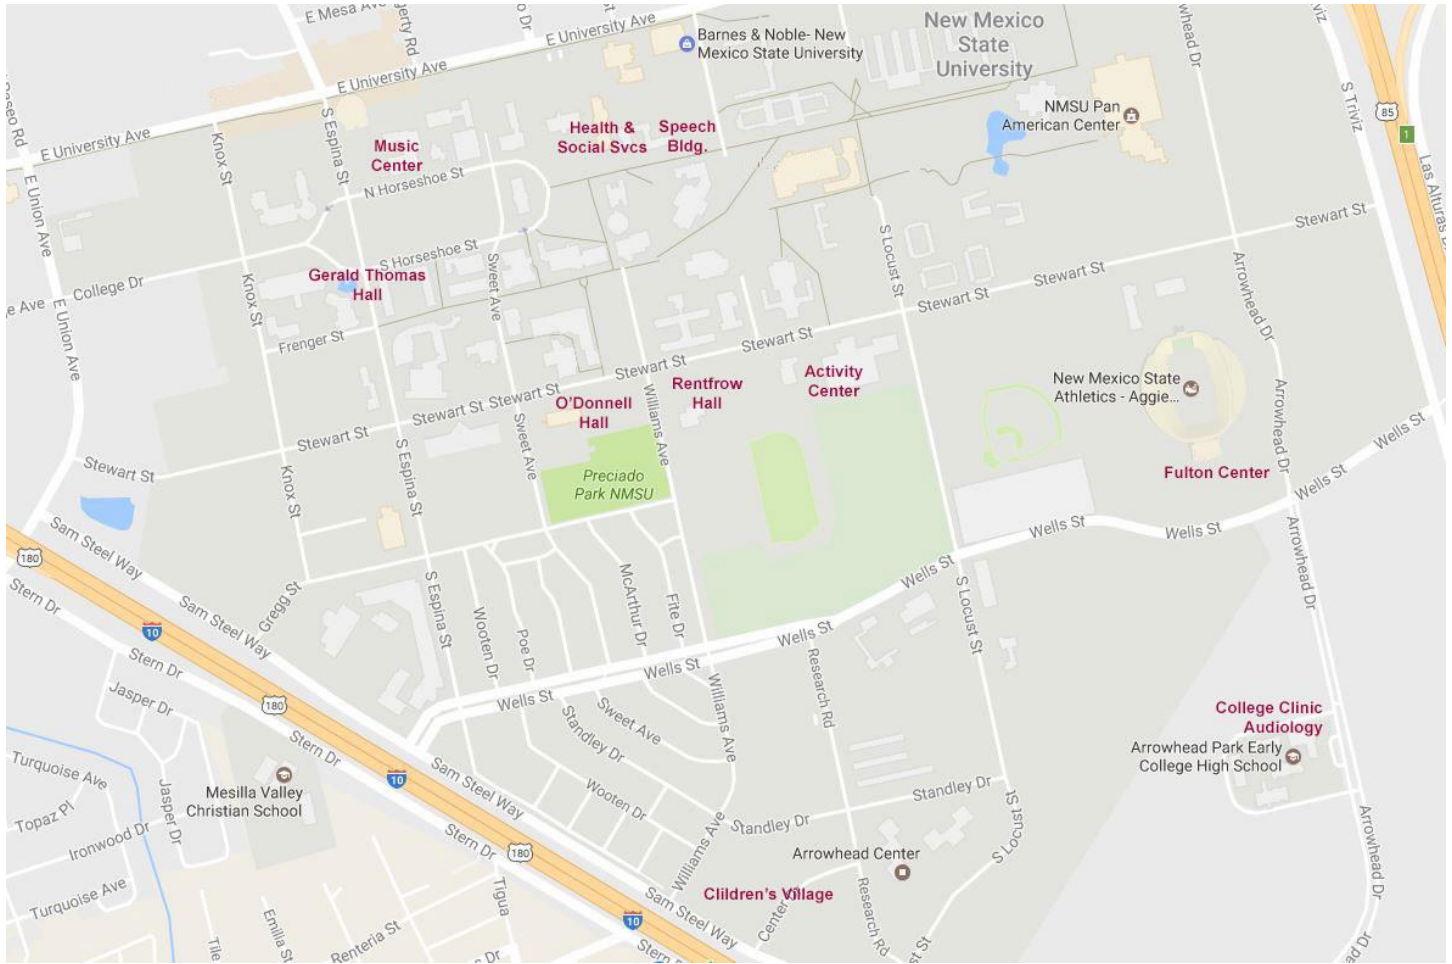

College of Education - Teacher Education at NMSU – Map of locations

O'Donnell Hall - 1220 Stewart St.

- Curriculum & Instruction
- Counseling & Ed. Psychology
- Educational Leadership

Speech Building – 2105 Jordan Rd.

- Special Ed. and Communication Disorders
- Edgar R. Garrett Speech and Hearing Center

Rentfrow Hall - 3165 Williams Ave

- Kinesiology & Dance

James B. Delamater Activity Center - 1600 Stewart St.

- Kinesiology & Dance

Fulton Center - 1815 Wells St

- Athletic Training

Myrna's Children's Village – 4101 Sam Steel Way

- Early Childhood Program
- Lab school

Arrowhead Park Early College HS

- College Clinics, Audiology Clinic

Music Center - 1075 N. Horseshoe

- Music Education

Gerald Thomas Hall – 1780 E. University Avenue

- Agricultural Education Program
- Agricultural Technology Education Program

College of Health & Social Services - 1335 International Mall