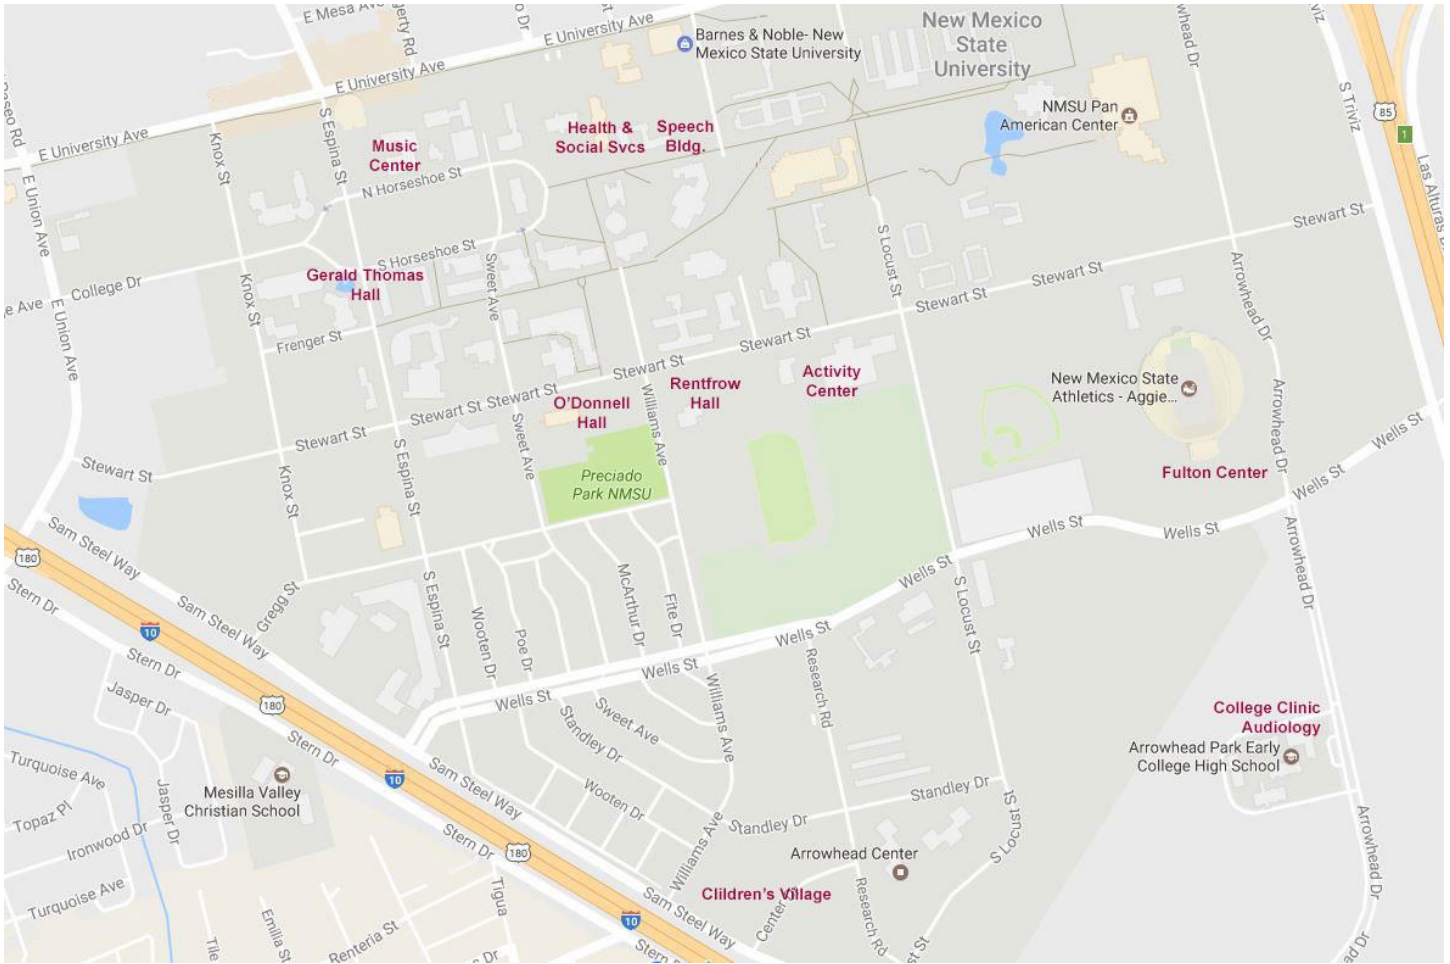

College of Education - Teacher Education at NMSU – Map of locations

O'Donnell Hall - 1220 Stewart St.

- Curriculum & Instruction
- Counseling & Ed. Psychology
- Educational Leadership

Speech Building – 2105 Jordan Rd.

- Special Ed. and Communication Disorders
- Edgar R. Garrett Speech and Hearing Center

Rentfrow Hall - 3165 Williams Ave

- Kinesiology & Dance

James B. Delamater Activity Center - 1600 Stewart St.

- Kinesiology & Dance

Fulton Center - 1815 Wells St

- Athletic Training

Myrna's Children's Village – 4101 Sam Steel Way

- Early Childhood Program
- Lab school

Arrowhead Park Early College HS

- College Clinics, Audiology Clinic

Music Center - 1075 N. Horseshoe

- Music Education

Gerald Thomas Hall – 1780 E. University Avenue

- Agricultural Education Program
- Agricultural Technology Education Program

College of Health & Social Services - 1335 International Mall